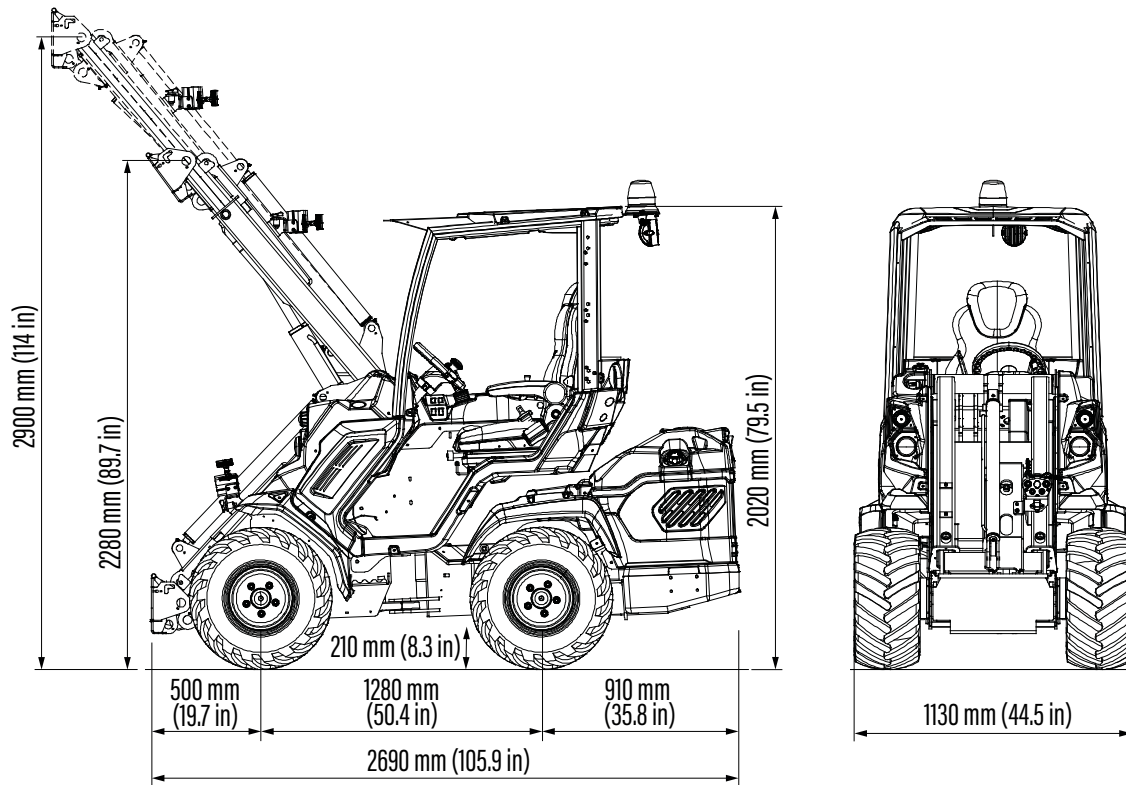

7 SERIES: 7.2 K

<http://tiny.cc/7seriesEN>

 MAX LIFTING CAPACITY 1380 kg	 ENGINE POWER 25 hp	 SPEED 9 km/h	 FLOW RATE 40 l/min	 LIFT HEIGHT 2,9 m
--	--	--	--	---

Model	7.2 K
Engine	Kubota D1305 - 3 cylinder - 1261 cc.
Emission Standard	Stage V and Tier 4 Final
Power (Iso Gross) / Torque	25 HP / 85 Nm @ 1700 rpm
Fuel	Diesel
Transmission	Hydrostatic
Drive speed (max.) ⁽¹⁾	9 km/h (5.6 mph)
Aux. hydraulics oil flow	40 l/min (10.5 GPM)
Max. lifting height	2,90 m (114 in)
Tipping load, max. ⁽²⁾	1725 kg (3803 lbs)
Lifting capacity straight, max. ⁽³⁾	1380 kg (3042 lbs)
Breakout force / 50 cm	1700 kg (3748 lbs)
Pushing force (c)	1690 kgf (1690 kp)
Average ground pressure (w/standard tires)	1099 kg/m ² (225 lbs/sqft)
Turning radius: inside/outside	825/2090 mm (32.5/82.3 in)
Standard tires (Tractor profile)	23X10.50-12 ET-25
Weight	1590 kg (3510 lbs)
Product Code	C962025

⁽¹⁾ Maximum speed that can be achieved with the largest diameter tires available, on a flat surface and machine without attachments.

⁽²⁾ Tipping limit, when the machine is straight, with rear weights and boom lifted just off the ground. Weight of attachment included.

Tires size	Height	Width
23X8.50-12	2020 mm (79.5 in)	1070 mm (42.2 in)
23X10.50-12 ET-25	2020 mm (79.5 in)	1130 mm (44.5 in)
26X12.00-12 ET-50	2040 mm (80.3 in)	1280 mm (50.4 in)
27X8.50-15	2080 mm (81.9 in)	1070 mm (42.1 in)
27X10.50-15	2080 mm (81.9 in)	1150 mm (45.3 in)