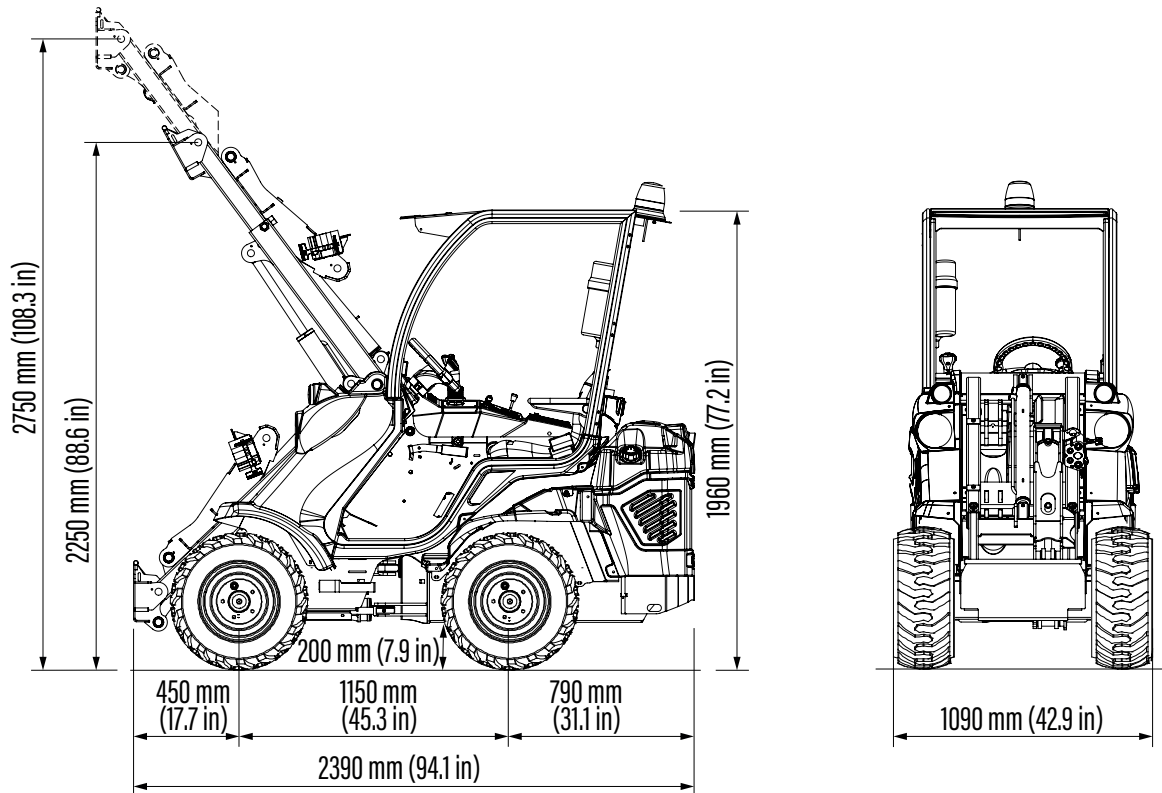

## 5 SERIES: 5.3 K

<http://tiny.cc/5seriesEN>

**ACI**  
**ATTACHMENT**  
**CONTROL**  
**INTERFACE**

Model	5.3 K
Engine	Kubota D1305, 3 cyl. - 1261 cc.
Emission Standard	Stage V and Tier 4 Final
Power (Iso Gross) / Torque	25 HP / 85 Nm @ 1700 rpm
Fuel	Diesel
Transmission	Hydrostatic
Drive speed (max.) <sup>(1)</sup>	12,5 km/h (7.8 mph)
Aux. hydraulics oil flow	50 l/min (13.2 GPM)
Max. lifting height	2,75 m (108 in)
Tipping load, max. <sup>(2)</sup>	1290 kg (2844 lbs)
Lifting capacity straight, max. <sup>(3)</sup>	1030 kg (2270 lbs)
Breakout force / 50 cm (19.7 in)	800 kg (1764 lbs)
Pushing force (c)	900 kgf (900 kp)
Average ground pressure (w/standard tires)	854 kg/m <sup>2</sup> (175 lbs/sqft)
Turning radius: inside/outside	800/2000 mm (31.5/78.7 in)
Standard tires (Tractor profile)	23x10.50-12 ET-25
Weight	1070 kg (2360 lbs)
Product Code	<b>C977038</b>

<sup>(1)</sup> Maximum speed that can be achieved with the largest diameter tires available, on a flat surface and machine without attachments.

<sup>(2)</sup> Tipping limit, when the machine is straight, with rear weights and boom lifted just off the ground. Weight of attachment included.

<sup>(3)</sup> Maximum load that can be lifted just off the ground when the machine is straight and with rear weights. Weight of attachment is included.

Note: Refer to the Operator's manual for the comprehensive load diagram.

Tires size	Height	Width
23x8.50-12	1960 mm (77.2 in)	980 mm (38.6 in)
23x10.50-12 ET-25	1960 mm (77.2 in)	1090 mm (42.9 in)
27x8.50-15	2010 mm (79.1 in)	1000 mm (39.4 in)
26x12.00-12 ET-50	1998 mm (78.6 in)	1200 mm (47.2 in)